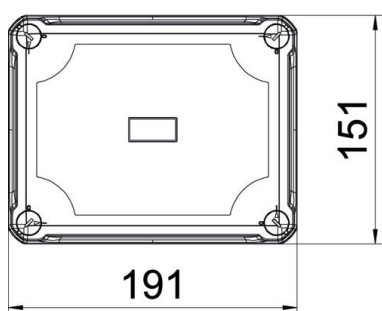

Technical data sheet

Empty housing X 10

Item number: 2005536

Junction box for the connection of cables and lines indoors and in outdoor areas. Rectangular design without entries. Suitable for wall and ceiling mounting with the option to fasten outside, inside or to mount via the corner domes. Particularly impact resistant with IK09. Transparent cover with quick lock, sealable. Made from halogen-free and UV-resistant materials.

Junction box according to DIN EN 60670. Impact resistance IK09 according to DIN EN 50102. Protection rating IP67 according to DIN EN 60529.

PC Polycarbonate

Master data

Item number	2005536
Type	X10C LGR-TR
Description 1	Empty Enclosure
Description 2	with transparent lid
Manufacturer	OBO
Dimension	190x150x125
Colour	Grey / transparent
Material	Polycarbonate
Smallest sales unit	1
Unit of quantity	Piece
Weight	58.5 kg
Weight unit	kg/100 pc.

Technical data sheet

Empty housing X 10

Item number: 2005536

Dimensions

Length	191 mm
Width	151 mm
Height	126 mm

Technical data

Extension option	no
Cover fastening	Screwed
Shape	Square
Suitable for outdoor use	yes
Clear internal dimensions with lid	177x137x110 mm
Mounting type	Surface-mounted
Protection rating	IP67
Protection rating IK code	IK09
Protection class	II
Permitted temperature range, max.	60 °C
Permitted temperature range, min.	-5 °C
Transparent lid	yes
Weatherproof	yes