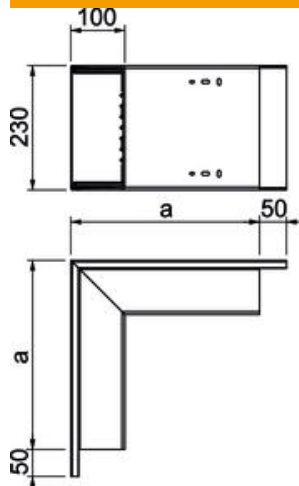

## Master data

Item number	6024638
Type	WDK A100230VW
Description 1	External corner
Manufacturer	OBO
Dimension	348x230x100
Colour	Traffic white; RAL 9016
Material	Polyvinylchloride
Smallest sales unit	1
Unit of quantity	Piece
Weight	193.2 kg
Weight unit	kg/100 pc.

### Dimensions

Length	348 mm
Width	230 mm
Height	100 mm
Dimension a	348 mm

### Technical data

Version for	Base and cover
Fastening type	Base perforation
Maintain electrical functions	no
for duct dimension	100 x 230
Halogen-free	no
Trunking depth	100 mm
Protection rating	IP30
Protective film	no
Protection rating IK code	IK04
Self-extinguishing	yes
Permitted temperature range, max.	60 °C
Permitted temperature range, min.	-5 °C
Angle range, max.	90 mm
Angle range, min.	90 mm