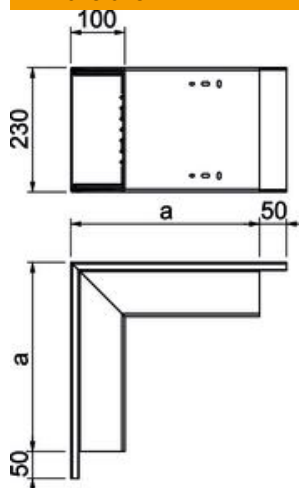

## Master data

Item number	6024611
Type	WDK A100230LGR
Description 1	External corner
Manufacturer	OBO
Dimension	348x230x100
Colour	Light grey; RAL 7035
Material	Polyvinylchloride
Smallest sales unit	1
Unit of quantity	Piece
Weight	193.2 kg
Weight unit	kg/100 pc.

### Dimensions

Length	348 mm
Width	230 mm
Height	100 mm
Dimension a	348 mm

### Technical data

Version for	Base and cover
Fastening type	Base perforation
Maintain electrical functions	no
for duct dimension	100 x 230
Halogen-free	no
Trunking depth	100 mm
Protection rating	IP30
Protective film	no
Protection rating IK code	IK04
Self-extinguishing	yes
Permitted temperature range, max.	60 °C
Permitted temperature range, min.	-5 °C
Angle range, max.	90 mm
Angle range, min.	90 mm