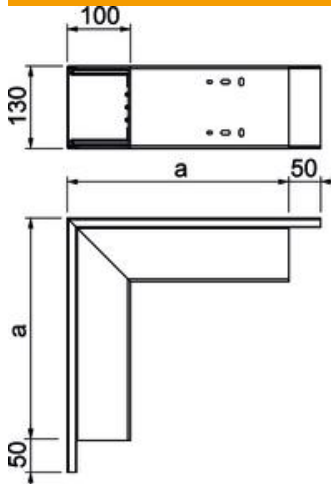

## Master data

Item number	6024484
Type	WDK A100130LGR
Description 1	External corner
Manufacturer	OBO
Dimension	348x130x100
Colour	Light grey; RAL 7035
Material	Polyvinylchloride
Smallest sales unit	1
Unit of quantity	Piece
Weight	136.1 kg
Weight unit	kg/100 pc.

### Dimensions

Length	348 mm
Width	130 mm
Height	100 mm
Dimension a	348 mm