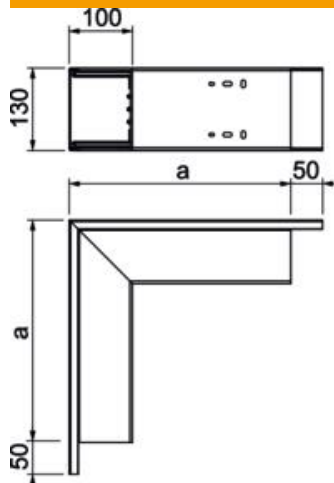

Technical data sheet

External corner, trunking type WDK 100130

Item number: 6024468

External corner hood for changing the direction of the WDK trunking.

PVC Polyvinylchloride

Master data

Item number	6024468
Type	WDK A100130CW
Description 1	External corner
Manufacturer	OBO
Dimension	348x130x100
Colour	Cream; RAL 9001
Material	Polyvinylchloride
Smallest sales unit	1
Unit of quantity	Piece
Weight	136.1 kg
Weight unit	kg/100 pc.

Technical data sheet

External corner, trunking type WDK 100130

Item number: 6024468

Dimensions

Length	348 mm
Width	130 mm
Height	100 mm
Dimension a	348 mm

Technical data

Version for	Base and cover
Fastening type	Base perforation
Maintain electrical functions	no
for duct dimension	100 x 130
Halogen-free	no
Trunking depth	100 mm
Protection rating	IP30
Protective film	no
Protection rating IK code	IK04
Self-extinguishing	yes
Permitted temperature range, max.	60 °C
Permitted temperature range, min.	-5 °C
Angle range, max.	90 mm
Angle range, min.	90 mm