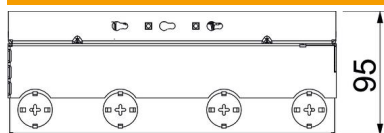

## Floor box UDHOME9, two double VDE, stainless steel

Item number: 7427308

Square floor box for use in dry-cleaned cavity and screed floors in indoor areas. Installation housing with pre-marked insertion openings for pipes (M25). With three UT4 universal supports and two double protective contact sockets. Cover adjustable to top edge of floor covering using four height-adjustment supports. The minimum installation depth is 95 mm, the height-adjustment range + 30 mm. The scope of supply contains three universal supports UT4 45 4 for direct mounting of Modul 45 devices. Of these, one is equipped with two double protective contact sockets in pure white.

### Master data

Item number	7427308
Type	UDHOME9 2V UT45V
Description 1	Floor box, complete
Description 2	two double VDE sockets
Manufacturer	OBO
Material	Stainless steel
Smallest sales unit	1
Unit of quantity	Piece
Weight	520 kg
Weight unit	kg/100 pc.

## Dimensions

Length	246 mm
Width	246 mm

## Technical data

Cable outlet version	Swivellable cord outlet
Equipment	3 UT4, 2 double VDE socket
Cover version	Floor covering recess
Screed height, max.	110 mm
Screed height, min.	95 mm
Floor height, max.	125 mm
Floor height, min.	95 mm
Length of external dimensions	243 mm
Length of installation dimensions	246 mm
Height-adjustment range, max.	125 mm
Height-adjustment range, min.	95 mm
Protection rating (IP) when used	IP20
Protection rating (IP) when unused	IP40
Protection rating IK code	IK10
Opening mechanism	Handle
Floor covering thickness	15 mm