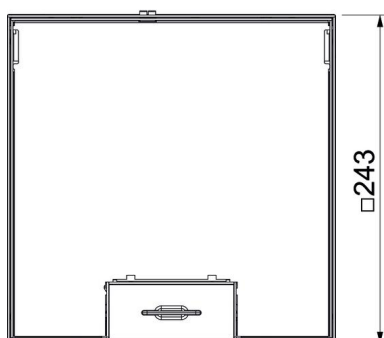

## Dimensions

Length	246 mm
Width	246 mm

## Technical data

Cable outlet version	Swivellable cord outlet
Equipment	3 UT4, 2 double VDE socket
Cover version	Floor covering recess
Screed height, max.	110 mm
Screed height, min.	95 mm
Floor height, max.	125 mm
Floor height, min.	95 mm
Length of external dimensions	243 mm
Length of installation dimensions	246 mm
Height-adjustment range, max.	125 mm
Height-adjustment range, min.	95 mm
Protection rating (IP) when used	IP20
Protection rating (IP) when unused	IP40
Protection rating IK code	IK10
Opening mechanism	Handle
Floor covering thickness	15 mm