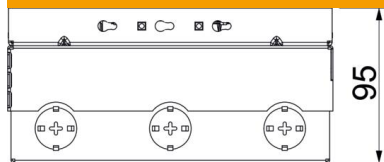

## Master data

Item number	7427204
Type	UDHOME4 2M V
Description 1	Floor box, complete
Description 2	triple VDE socket
Manufacturer	OBO
Material	Brass
Smallest sales unit	1
Unit of quantity	Piece
Weight	388 kg
Weight unit	kg/100 pc.

## Dimensions

Length	202 mm
Width	202 mm

## Technical data

Number of mounting boxes	2
Version for	Square
Cable outlet version	Swivellable cord outlet
Equipment	2 UT3, triple VDE socket
Floor covering protection frame	no
Cover version	Floor covering recess
Screed height, max.	110 mm
Screed height, min.	95 mm
Floor height, max.	125 mm
Floor height, min.	95 mm
Suitable for raised floor installation	no
Suitable for cavity floor installation	yes
Suitable for wet care	no
Suitable for underfloor ducts	no
Length of external dimensions	199 mm
Length of installation dimensions	202 mm
With floor covering recess	yes
Height-adjustment range, max.	125 mm
Height-adjustment range, min.	95 mm
Protection rating (IP) when used	IP20
Protection rating (IP) when unused	IP40
Protection rating IK code	IK10
Opening mechanism	Handle
Floor covering thickness	15 mm