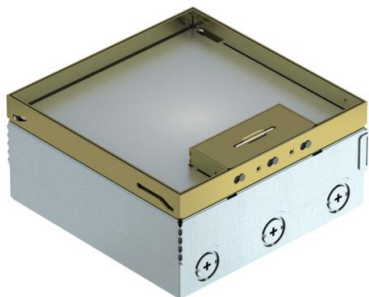

# Technical data sheet

UDHOME4 floor box, with universal support UT3, triple VDE, brass

Item number: 7427204

Square floor box for use in dry-cleaned cavity and screed floors in indoor areas. Installation housing with pre-marked insertion openings for pipes (M25). With two UT3 universal supports and a triple socket. Cover adjustable to top edge of floor covering using four height-adjustment supports. The minimum installation depth is 95 mm, the height-adjustment range + 30 mm. The scope of delivery contains two UT3 universal supports, a triple power socket with cover plate and two individual cover plates for accessories with support ring. Surfaces visible in the floor covering made of brass.

## Master data

Item number	7427204
Type	UDHOME4 2M V
Description 1	Floor box, complete
Description 2	triple VDE socket
Manufacturer	OBO
Material	Brass
Smallest sales unit	1
Unit of quantity	Piece
Weight	388 kg
Weight unit	kg/100 pc.

# Technical data sheet

UDHOME4 floor box, with universal support UT3, triple VDE, brass

Item number: 7427204

## Dimensions

Length	202 mm
Width	202 mm