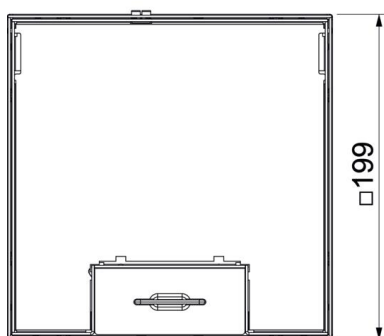

# Technical data sheet

UDHOME4 floor box, with universal support UT3, triple VDE, brass

Item number: 7427204

Square floor box for use in dry-cleaned cavity and screed floors in indoor areas. Installation housing with pre-marked insertion openings for pipes (M25). With two UT3 universal supports and a triple socket. Cover adjustable to top edge of floor covering using four height-adjustment supports. The minimum installation depth is 95 mm, the height-adjustment range + 30 mm. The scope of delivery contains two UT3 universal supports, a triple power socket with cover plate and two individual cover plates for accessories with support ring. Surfaces visible in the floor covering made of brass.

## Master data

Item number	7427204
Type	UDHOME4 2M V
Description 1	Floor box, complete
Description 2	triple VDE socket
Manufacturer	OBO
Material	Brass
Smallest sales unit	1
Unit of quantity	Piece
Weight	388 kg
Weight unit	kg/100 pc.

## Dimensions

Length	202 mm
Width	202 mm

## Technical data

Number of mounting boxes	2
Version for	Square
Cable outlet version	Swivellable cord outlet
Equipment	2 UT3, triple VDE socket
Floor covering protection frame	no
Cover version	Floor covering recess
Screed height, max.	110 mm
Screed height, min.	95 mm
Floor height, max.	125 mm
Floor height, min.	95 mm
Suitable for raised floor installation	no
Suitable for cavity floor installation	yes
Suitable for wet care	no
Suitable for underfloor ducts	no
Length of external dimensions	199 mm
Length of installation dimensions	202 mm
With floor covering recess	yes
Height-adjustment range, max.	125 mm
Height-adjustment range, min.	95 mm
Protection rating (IP) when used	IP20
Protection rating (IP) when unused	IP40
Protection rating IK code	IK10
Opening mechanism	Handle
Floor covering thickness	15 mm