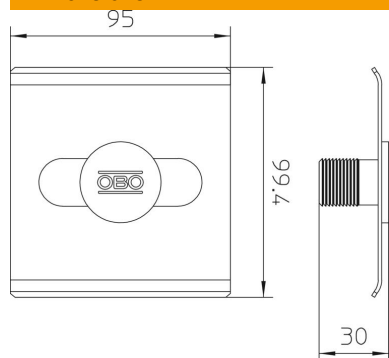

Technical data sheet

TrayFix mounting adapter for mesh cable trays on FangFix system

Item number: 5403100

- Fastening system for the mounting of cable trays and mesh cable trays on FangFix block, e.g. cable routing on flat roofs
 - Adapted to OBO cable tray systems MKSM, SKSM and IKSM
 - Adapted to OBO mesh cable tray systems with a minimum width of 100 mm
- Retaining plate with fastening plug for FangFix

Master data

Item number	5403100
Type	TrayFix
Description 1	Mesh cable tray fastening
Description 2	on FangFix block
Manufacturer	OBO
Dimension	Ø20mm
Colour	Black
Smallest sales unit	25
Unit of quantity	Piece
Weight	9.85 kg
Weight unit	kg/100 pc.

Technical data sheet

TrayFix mounting adapter for mesh cable trays on FangFix system

Item number: 5403100

Dimensions

Length	99.4 mm
Width	95 mm
Height	30 mm