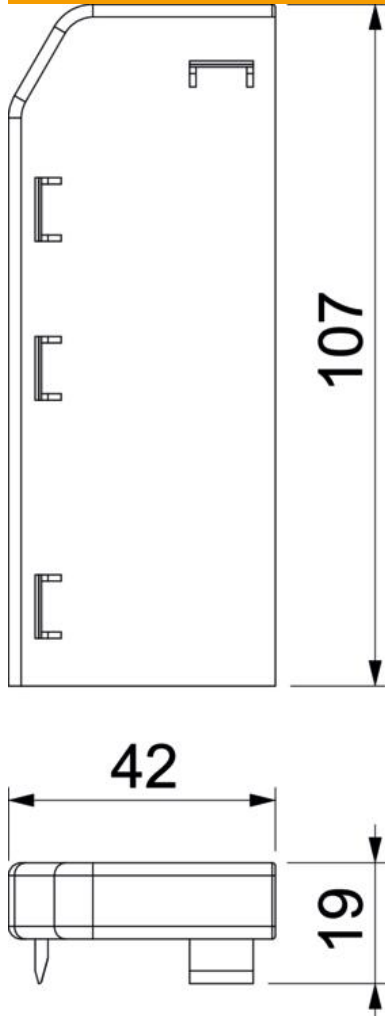

## End piece Rauduo ESL40105

Item number: 6132168

End piece (left) as a fitting for the Rauduo trunking system.  
For a clean end to the trunking system. For attaching to the trunking ends.

**PVC** Polyvinylchloride

### Master data

Item number	6132168
Type	RD ESL40105 rws
Description 1	End piece left
Description 2	RAUDUO 40x105 left 9010
Manufacturer	OBO
Colour	Pure white; RAL 9010
Material	Polyvinylchloride
Smallest sales unit	10
Unit of quantity	Piece
Weight	1.75 kg
Weight unit	kg/100 pc.

## Dimensions

Length	19 mm
Width	106 mm
Height	42 mm