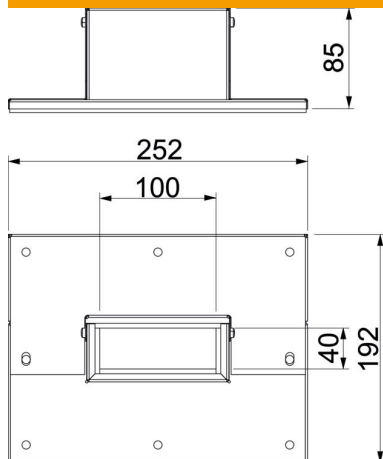

Technical data sheet

Wall connection collar, 3- and 4-sided, duct height 40 mm,
FS

Item number: 7218122

Wall connection collar, 4-sided, with integrated seal for PYROLINE® Rapid PLM installation duct. For mounting in the area of wall and ceiling connections as well as wall penetrations. Can also be used as 3-sided wall connection collar for direct wall or ceiling mounting of the duct.

St Steel

FS Strip galvanized

Master data

Item number	7218122
Type	PLM WC 0410 FS
Description 1	Wall connection collar
Description 2	3- and 4-sided
Manufacturer	OBO
Dimension	85x253x193
Material	Steel
Surface	Strip galvanized
Surface standard	DIN EN 10346
Smallest sales unit	1
Unit of quantity	Piece
Weight	55.3 kg
Weight unit	kg/100 pc.

Technical data sheet

Wall connection collar, 3- and 4-sided, duct height 40 mm,
FS

Item number: 7218122

Dimensions

Dimension B	252 mm
Dimension b	100 mm
Dimension D	192 mm
Dimension d	40 mm

Technical data

Type of accessory	Wall connection collar
Accessories	yes
Spare part	no