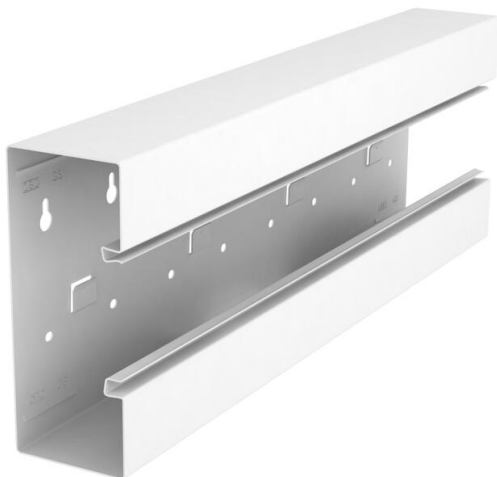

Technical data sheet

T piece, symmetrical, for device installation trunking Rapid 80 type GS-S70170

Item number: 6277660

T piece suitable for direct wall mounting.

St Steel

Master data

Item number	6277660
Type	GS-ST70170RW
Description 1	T piece
Description 2	symmetrical
Manufacturer	OBO
Dimension	70x170x500
Colour	Pure white; RAL 9010
Material	Steel
Smallest sales unit	1
Unit of quantity	Piece
Weight	172 kg
Weight unit	kg/100 pc.

Technical data sheet

T piece, symmetrical, for device installation trunking Rapid 80 type GS-S70170
Item number: 6277660

Dimensions

Length	500 mm
Width	170 mm
Height	70 mm

Technical data

Number of covers	1
Version for	Base
for duct width	170 mm
for trunking height	70 mm
Halogen-free	yes
Cable retaining clip	no
Duct connector	no
Cover mounting type	Internal
Mounting perforation in base	yes
Cover width	76.5 mm
Protection rating	IP30
Protective film	yes
Protection rating IK code	IK10
Symmetrical	yes
Permitted temperature range, max.	60 °C
Permitted temperature range, min.	-25 °C