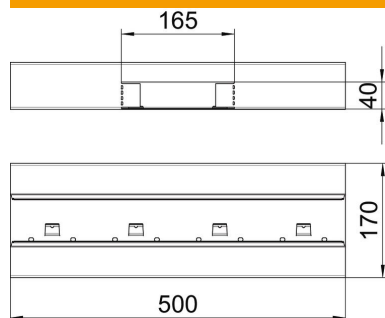

Technical data sheet

T piece, symmetrical, for device installation trunking Rapid 80 type GS-S70170

Item number: 6277660

T piece suitable for direct wall mounting.

St Steel

Master data

Item number	6277660
Type	GS-ST70170RW
Description 1	T piece
Description 2	symmetrical
Manufacturer	OBO
Dimension	70x170x500
Colour	Pure white; RAL 9010
Material	Steel
Smallest sales unit	1
Unit of quantity	Piece
Weight	172 kg
Weight unit	kg/100 pc.

Technical data sheet

T piece, symmetrical, for device installation trunking Rapid 80 type GS-S70170
Item number: 6277660

Dimensions

Length	500 mm
Width	170 mm
Height	70 mm

Technical data

Number of covers	1
Version for	Base
for duct width	170 mm
for trunking height	70 mm
Halogen-free	yes
Cable retaining clip	no
Duct connector	no
Cover mounting type	Internal
Mounting perforation in base	yes
Cover width	76.5 mm
Protection rating	IP30
Protective film	yes
Protection rating IK code	IK10
Symmetrical	yes
Permitted temperature range, max.	60 °C
Permitted temperature range, min.	-25 °C