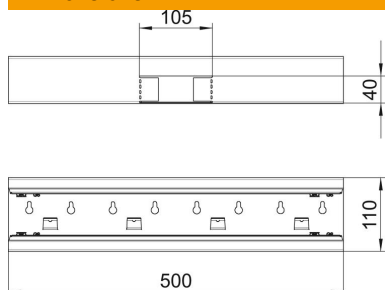

Technical data sheet

T piece, symmetrical, for device installation trunking Rapid
80 type GS-S70110

Item number: 6277060

T piece suitable for direct wall mounting.

St Steel

Master data

Item number	6277060
Description 1	T piece
Description 2	symmetrical
Manufacturer	OBO
Dimension	70x110x500
Colour	Pure white; RAL 9010
Material	Steel
Smallest sales unit	1
Unit of quantity	Piece
Weight	127 kg
Weight unit	kg/100 pc.

Technical data sheet

T piece, symmetrical, for device installation trunking Rapid 80 type GS-S70110

Item number: 6277060

Dimensions

Length	500 mm
Width	110 mm
Height	70 mm

Technical data

Number of covers	1
Version for	Base
for duct width	110 mm
for trunking height	70 mm
Halogen-free	yes
Cable retaining clip	no
Duct connector	no
Cover mounting type	Internal
Mounting perforation in base	yes
Cover width	76.5 mm
Protection rating	IP30
Protective film	yes
Protection rating IK code	IK10
Symmetrical	yes
Permitted temperature range, max.	60 °C
Permitted temperature range, min.	-25 °C