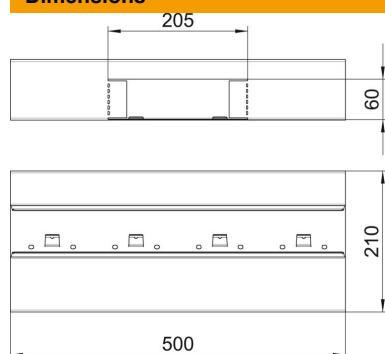

Technical data sheet

T piece, asymmetrical, for device installation trunking Rapid 80 type GS-A90210
Item number: 6278160

T piece suitable for direct wall mounting.

St Steel

Master data

Item number	6278160
Type	GS-AT90210RW
Description 1	T piece
Description 2	asymmetrical
Manufacturer	OBO
Dimension	90x210x500
Colour	Pure white; RAL 9010
Material	Steel
Smallest sales unit	1
Unit of quantity	Piece
Weight	216 kg
Weight unit	kg/100 pc.

Technical data sheet

T piece, asymmetrical, for device installation trunking Rapid 80 type GS-A90210

Item number: 6278160

Dimensions

Length	500 mm
Width	210 mm
Height	90 mm

Technical data

Number of covers	1
Version for	Base
for duct width	210 mm
for trunking height	90 mm
Halogen-free	yes
Cable retaining clip	no
Duct connector	no
Cover mounting type	Internal
Mounting perforation in base	yes
Cover width	76.5 mm
Protection rating	IP30
Protective film	yes
Protection rating IK code	IK10
Symmetrical	no
Permitted temperature range, max.	60 °C
Permitted temperature range, min.	-25 °C