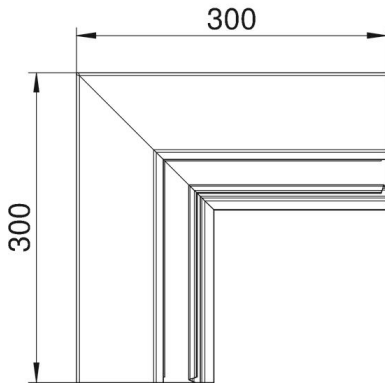

## Master data

Item number	6282740
Type	GEK-SAIS133110RW
Description 1	Internal corner
Description 2	standard asymmetrical
Manufacturer	OBO
Dimension	133x110x300
Colour	Pure white; RAL 9010
Material	Steel
Smallest sales unit	1
Unit of quantity	Piece
Weight	188.3 kg
Weight unit	kg/100 pc.

# Technical data sheet

Internal corner, for device installation trunking, desk trunking, type GEK-SA133110

Item number: 6282740

## Dimensions

Length	300 mm
Width	110 mm
Height	133 mm

## Technical data

Number of covers	1
Version for	Base
Shape	Asymmetrical
Halogen-free	yes
Cable retaining clip	no
Duct connector	no
Cover mounting type	Internal
Mounting perforation in base	yes
Cover width	76.5 mm
Protection rating	IP30
Protective film	yes
Protection rating IK code	IK10
Permitted temperature range, max.	60 °C
Permitted temperature range, min.	-25 °C
Angle range, min.	90 mm