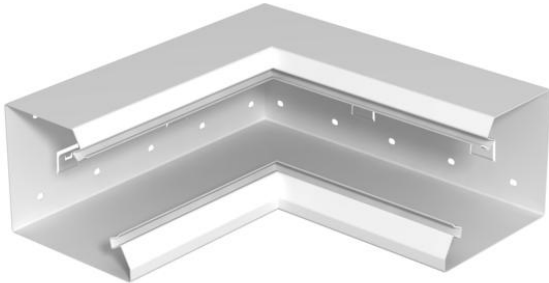

# Technical data sheet

Internal corner, for device installation trunking, desk trunking, type GEK-SA133110  
Item number: 6282740

Internal corner suitable for direct wall mounting.

**St** Steel

## Master data

Item number	6282740
Type	GEK-SAIS133110RW
Description 1	Internal corner
Description 2	standard asymmetrical
Manufacturer	OBO
Dimension	133x110x300
Colour	Pure white; RAL 9010
Material	Steel
Smallest sales unit	1
Unit of quantity	Piece
Weight	188.3 kg
Weight unit	kg/100 pc.

# Technical data sheet

Internal corner, for device installation trunking, desk trunking, type GEK-SA133110

Item number: 6282740

## Dimensions

Length	300 mm
Width	110 mm
Height	133 mm