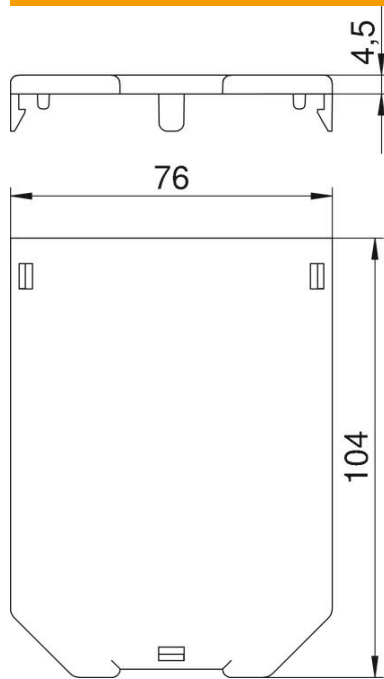

Technical data sheet

Cover plate for mounting box GB2, blank

Item number: 7407240

Mounting box cover plate as blanking cover. L = 104 mm.

PA Polyamide

Master data

Item number	7407240
Type	GB23 P02
Description 1	Cover plate
Description 2	blank
Manufacturer	OBO
Dimension	104x76mm
Colour	Graphite black; RAL 9011
Material	Polyamide
Smallest sales unit	10
Unit of quantity	Piece
Weight	1.9 kg
Weight unit	kg/100 pc.

Technical data sheet

Cover plate for mounting box GB2, blank

Item number: 7407240

Dimensions

Length 104 mm

Technical data

Number of installable devices	0
Fastening type	Lockable
Labelling panel	no
Suitable for screed-flush closed underfloor ducts	yes
Strain relief option	yes