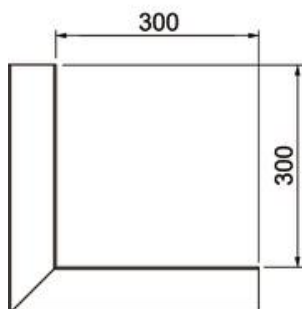

Technical data sheet

External corner, symmetrical, for device installation trunking Rapid 80 type GA-D90210

Item number: 6279610

External corner for changing the direction of the Rapid 80 GA aluminium device installation trunking.
The visible surfaces of the fittings are laminated. The cover must be ordered separately.

Alu Aluminium

Master data

Item number	6279610
Type	GA-DA90210RW
Description 1	External corner
Description 2	2 compartments
Manufacturer	OBO
Dimension	90x210x300
Colour	Pure white; RAL 9010
Material	Aluminium
Smallest sales unit	1
Unit of quantity	Piece
Weight	291 kg
Weight unit	kg/100 pc.

Technical data sheet

External corner, symmetrical, for device installation trunking Rapid 80 type GA-D90210

Item number: 6279610

Dimensions

Length	300 mm
Width	210 mm
Height	90 mm

Technical data

Number of covers	2
Version for	Base
for duct width	210 mm
for trunking height	90 mm
Halogen-free	yes
Cable retaining clip	no
Duct connector	no
Cover mounting type	Internal
Mounting perforation in base	no
Cover width	76.5 mm
Cover width 2	76.5 mm
Protection rating	IP30
Protective film	yes
Protection rating IK code	IK10
Symmetrical	yes
Permitted temperature range, max.	60 °C
Permitted temperature range, min.	-25 °C
Angle range, min.	90 mm