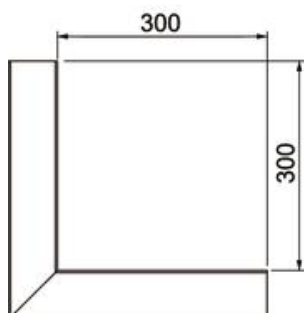

Technical data sheet

External corner, asymmetrical, for device installation trunking Rapid 80 type GA-A70170

Item number: 6279410

External corner for changing the direction of the Rapid 80 GA aluminium device installation trunking.
The visible surfaces of the fittings are laminated. The cover must be ordered separately.

Alu Aluminium

Master data

Item number	6279410
Type	GA-AA70170RW
Description 1	External corner
Description 2	asymmetrical
Manufacturer	OBO
Dimension	70x170x300
Colour	Pure white; RAL 9010
Material	Aluminium
Smallest sales unit	1
Unit of quantity	Piece
Weight	202.2 kg
Weight unit	kg/100 pc.

Technical data sheet

External corner, asymmetrical, for device installation trunking Rapid 80 type GA-A70170

Item number: 6279410

Dimensions

Length	300 mm
Width	170 mm
Height	70 mm

Technical data

Number of covers	1
Version for	Base
for duct width	170 mm
for trunking height	70 mm
Halogen-free	yes
Cable retaining clip	no
Duct connector	no
Cover mounting type	Internal
Mounting perforation in base	no
Cover width	76.5 mm
Protection rating	IP30
Protective film	yes
Protection rating IK code	IK10
Symmetrical	no
Permitted temperature range, max.	60 °C
Permitted temperature range, min.	-25 °C
Angle range, min.	90 mm