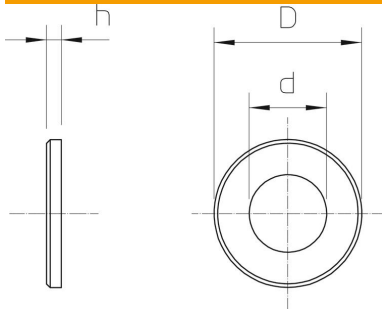

Technical data sheet

Large washer

Item number: 6408732

Washer of particularly large outer diameter.

A2 Stainless steel

Master data

Item number	6408732
Type	DIN440 11 A2
Description 1	Washer
Description 2	to DIN 440
Manufacturer	OBO
Dimension	M10
Material	Stainless steel
Smallest sales unit	100
Unit of quantity	Piece
Weight	1.852 kg
Weight unit	kg/100 pc.

Technical data sheet

Large washer

Item number: 6408732

Dimensions

Dimension d	11 mm
Dimension d max.	34 mm
Dimension d min.	34 mm
Dimension h	3 mm

Technical data

Faceted	no
Thread	M10
Inner diameter	11 mm
Hole diameter	11 mm
Material thickness	3 mm
Hole shape	Round