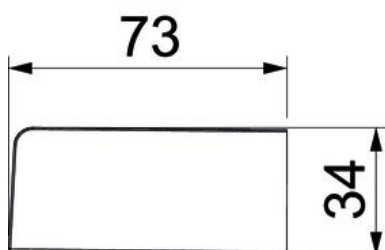

Master data

Item number	6132780
Type	BRK ES70170 cws
Description 1	End piece
Description 2	SIGNA BASE 70x170 9001
Manufacturer	OBO
Colour	Cream; RAL 9001
Material	Polycarbonate/Acrylnitrile-butadiene-styrene
Smallest sales unit	1
Unit of quantity	Piece
Weight	7.15 kg
Weight unit	kg/100 pc.

Technical data sheet

End piece Signa Base ES 70170

Item number: 6132780

Dimensions

Length	34 mm
Width	180 mm
Height	73 mm

Technical data sheet

End piece Signa Base ES 70170

Item number: 6132780

Technical data

Version for	Symmetrical
Fastening type	Lockable
for duct width	170 mm
for trunking height	70 mm
Suitable for	Left/right
Halogen-free	yes
Cut lamination	yes
Protection rating	IP40
Protective film	no
Protection rating IK code	IK07
Permitted temperature range, max.	60 °C
Permitted temperature range, min.	-5 °C