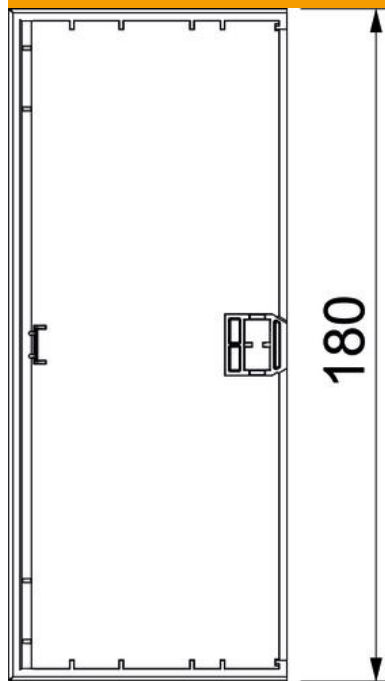

Technical data sheet

End piece Signa Base ES 70170

Item number: 6132780

End piece as a fitting for the Signa Base device installation trunking.
For a clean end to the trunking system.

PC/ABS Polycarbonate/Acrylnitrile-butadiene-styrene

Master data

Item number	6132780
Type	BRK ES70170 cws
Description 1	End piece
Description 2	SIGNA BASE 70x170 9001
Manufacturer	OBO
Colour	Cream; RAL 9001
Material	Polycarbonate/Acrylnitrile-butadiene-styrene
Smallest sales unit	1
Unit of quantity	Piece
Weight	7.15 kg
Weight unit	kg/100 pc.

Technical data sheet

End piece Signa Base ES 70170

Item number: 6132780

Dimensions

Length	34 mm
Width	180 mm
Height	73 mm

Technical data sheet

End piece Signa Base ES 70170

Item number: 6132780

Technical data

Version for	Symmetrical
Fastening type	Lockable
for duct width	170 mm
for trunking height	70 mm
Suitable for	Left/right
Halogen-free	yes
Cut lamination	yes
Protection rating	IP40
Protective film	no
Protection rating IK code	IK07
Permitted temperature range, max.	60 °C
Permitted temperature range, min.	-5 °C