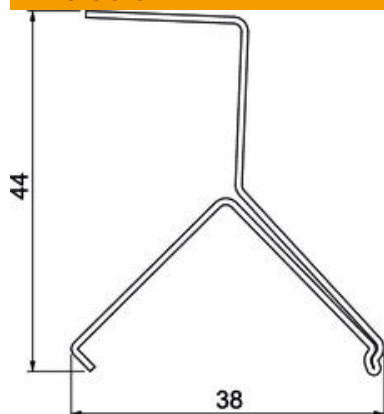

Technical data sheet

Partition BRA TW, steel

Item number: 6133178

Separating retainer for the Signa Style device installation trunking. For dividing the trunking system into 2 equally sized chambers. To be snapped on the hat rail in the trunking base.

St Steel

FS Strip galvanized

Master data

Item number	6133178
Type	BRA TW Stahl
Description 1	Partition
Description 2	SIGNA STYLE steel
Manufacturer	OBO
Dimension	38x44x1000
Material	Steel
Surface	Strip galvanized
Surface standard	DIN EN 10346
Smallest sales unit	30
Unit of quantity	Metre
Weight	65.1 kg
Weight unit	kg/100 m

Technical data sheet

Partition BRA TW, steel

Item number: 6133178

Dimensions

Length	1,000 mm
Width	38 mm
Height	44 mm

Technical data

Version for	Single
Fastening type	Lockable
Suitable for duct depth	70
Halogen-free	yes
Protection rating	IP30
Protection rating IK code	IK07.
Permitted temperature range, max.	60 °C
Permitted temperature range, min.	-5 °C