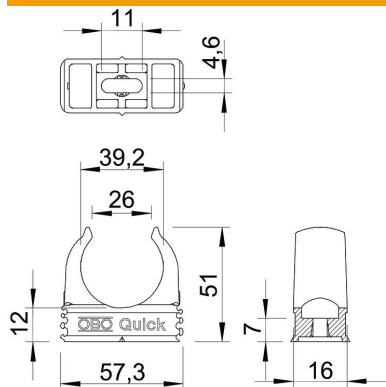

## Quick clip, black

Item number: 2149575

Flush-mounted clip to accept metric steel armoured pipes and heavy-duty insulating pipes, as well as Quick Pipe electrical installation pipes. Universal fastening options on walls and ceilings, both in indoor and protected outdoor areas. With slot for side alignment during mounting with wood screw or knock-in anchor. Toolless pipe mounting. Can also be arranged with OBO Multi-Quick or starQuick clip. M16 - M32 size can be screwed onto M6 thread. Recommended fastening spacing 50–60 cm, for max. extraction values F at a room temperature of 20 °C, see the table.

### Master data

Item number	2149575
Type	2955 M40 SW
Description 1	Quick clip
Manufacturer	OBO
Dimension	M40
Colour	Jet black; RAL 9005
Material	Polypropylene
Smallest sales unit	50
Unit of quantity	Piece
Weight	0.835 kg
Weight unit	kg/100 pc.

## Dimensions

Dimension A	57.3 mm
Dimension B	16 mm
Dimension C	26 mm
Dimension D	39.2 mm
Dimension E	11 mm
Dimension F	4.6 mm
Dimension h	12 mm
Dimension H	51 mm

## Technical data

Expandable	yes
Number of cables/pipes	1
Pull-out value	110 N
Fastening type	Screw hole
Closed	no
Halogen-free	yes
With inlay	no
Nominal size/text	M40
Quick clip installation	Durchgangsloch,_auf_M6_Gewinde_aufschraubbar
UV-resistant	no