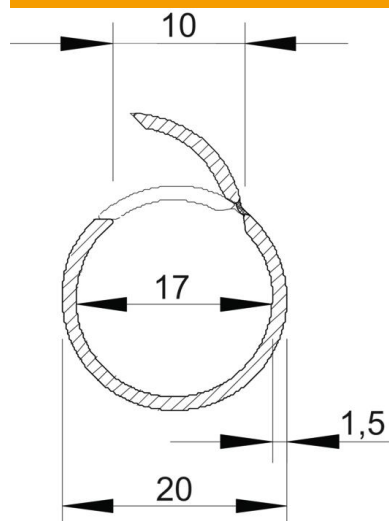

## Master data

Item number	2153912
Type	2953 M20 LGR
Description 1	Quick pipe
Manufacturer	OBO
Dimension	M20
Colour	Light grey; RAL 7035
Material	Polyvinylchloride
Smallest sales unit	40
Unit of quantity	Metre
Weight	11.5 kg
Weight unit	kg/100 m

# Technical data sheet

Quick pipe, light grey

Item number: 2153912

## Dimensions

Length	2,000 mm
Dimension C	10 mm
Dimension D	20 mm
Dimension m (mm)	17
Dimension t	1.5 mm